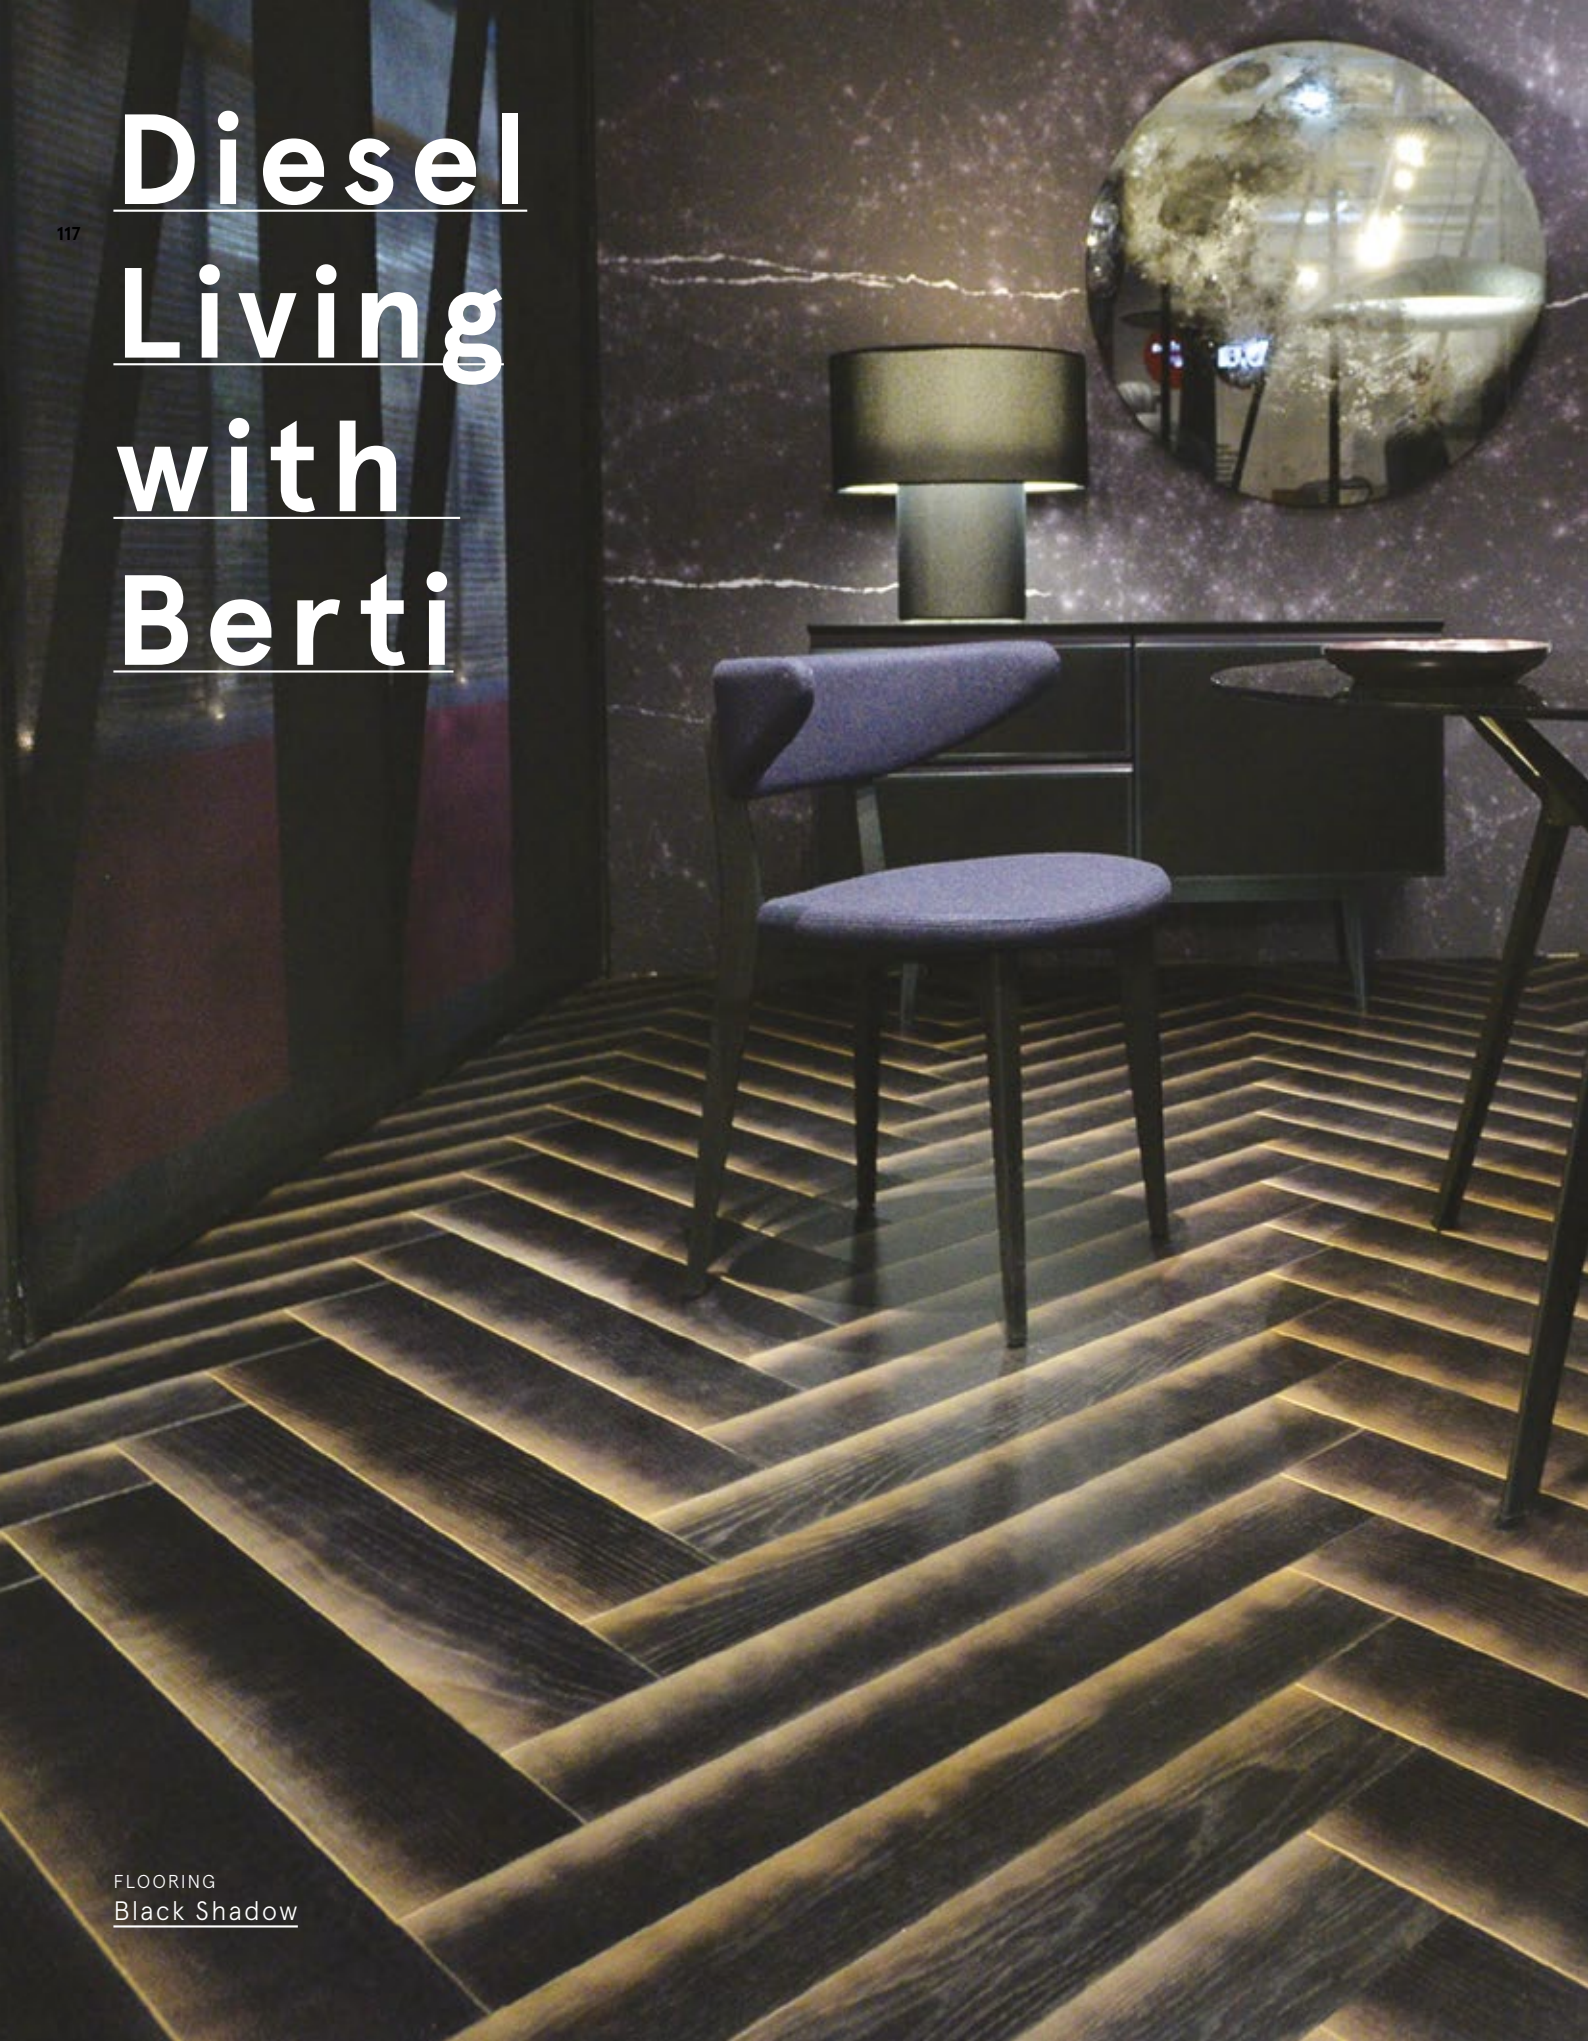

OBJECT
Wunderkammer Snake

OBJECTS
Wunderkammer Collection

LIGHTING POSTERS
Frame It!

Diesel Living with Berti

FLOORING
Black Shadow

FLOORING
Natural Shadow

FLOORING
Grey Shadow

FLOORING
Stud Tiles Grey